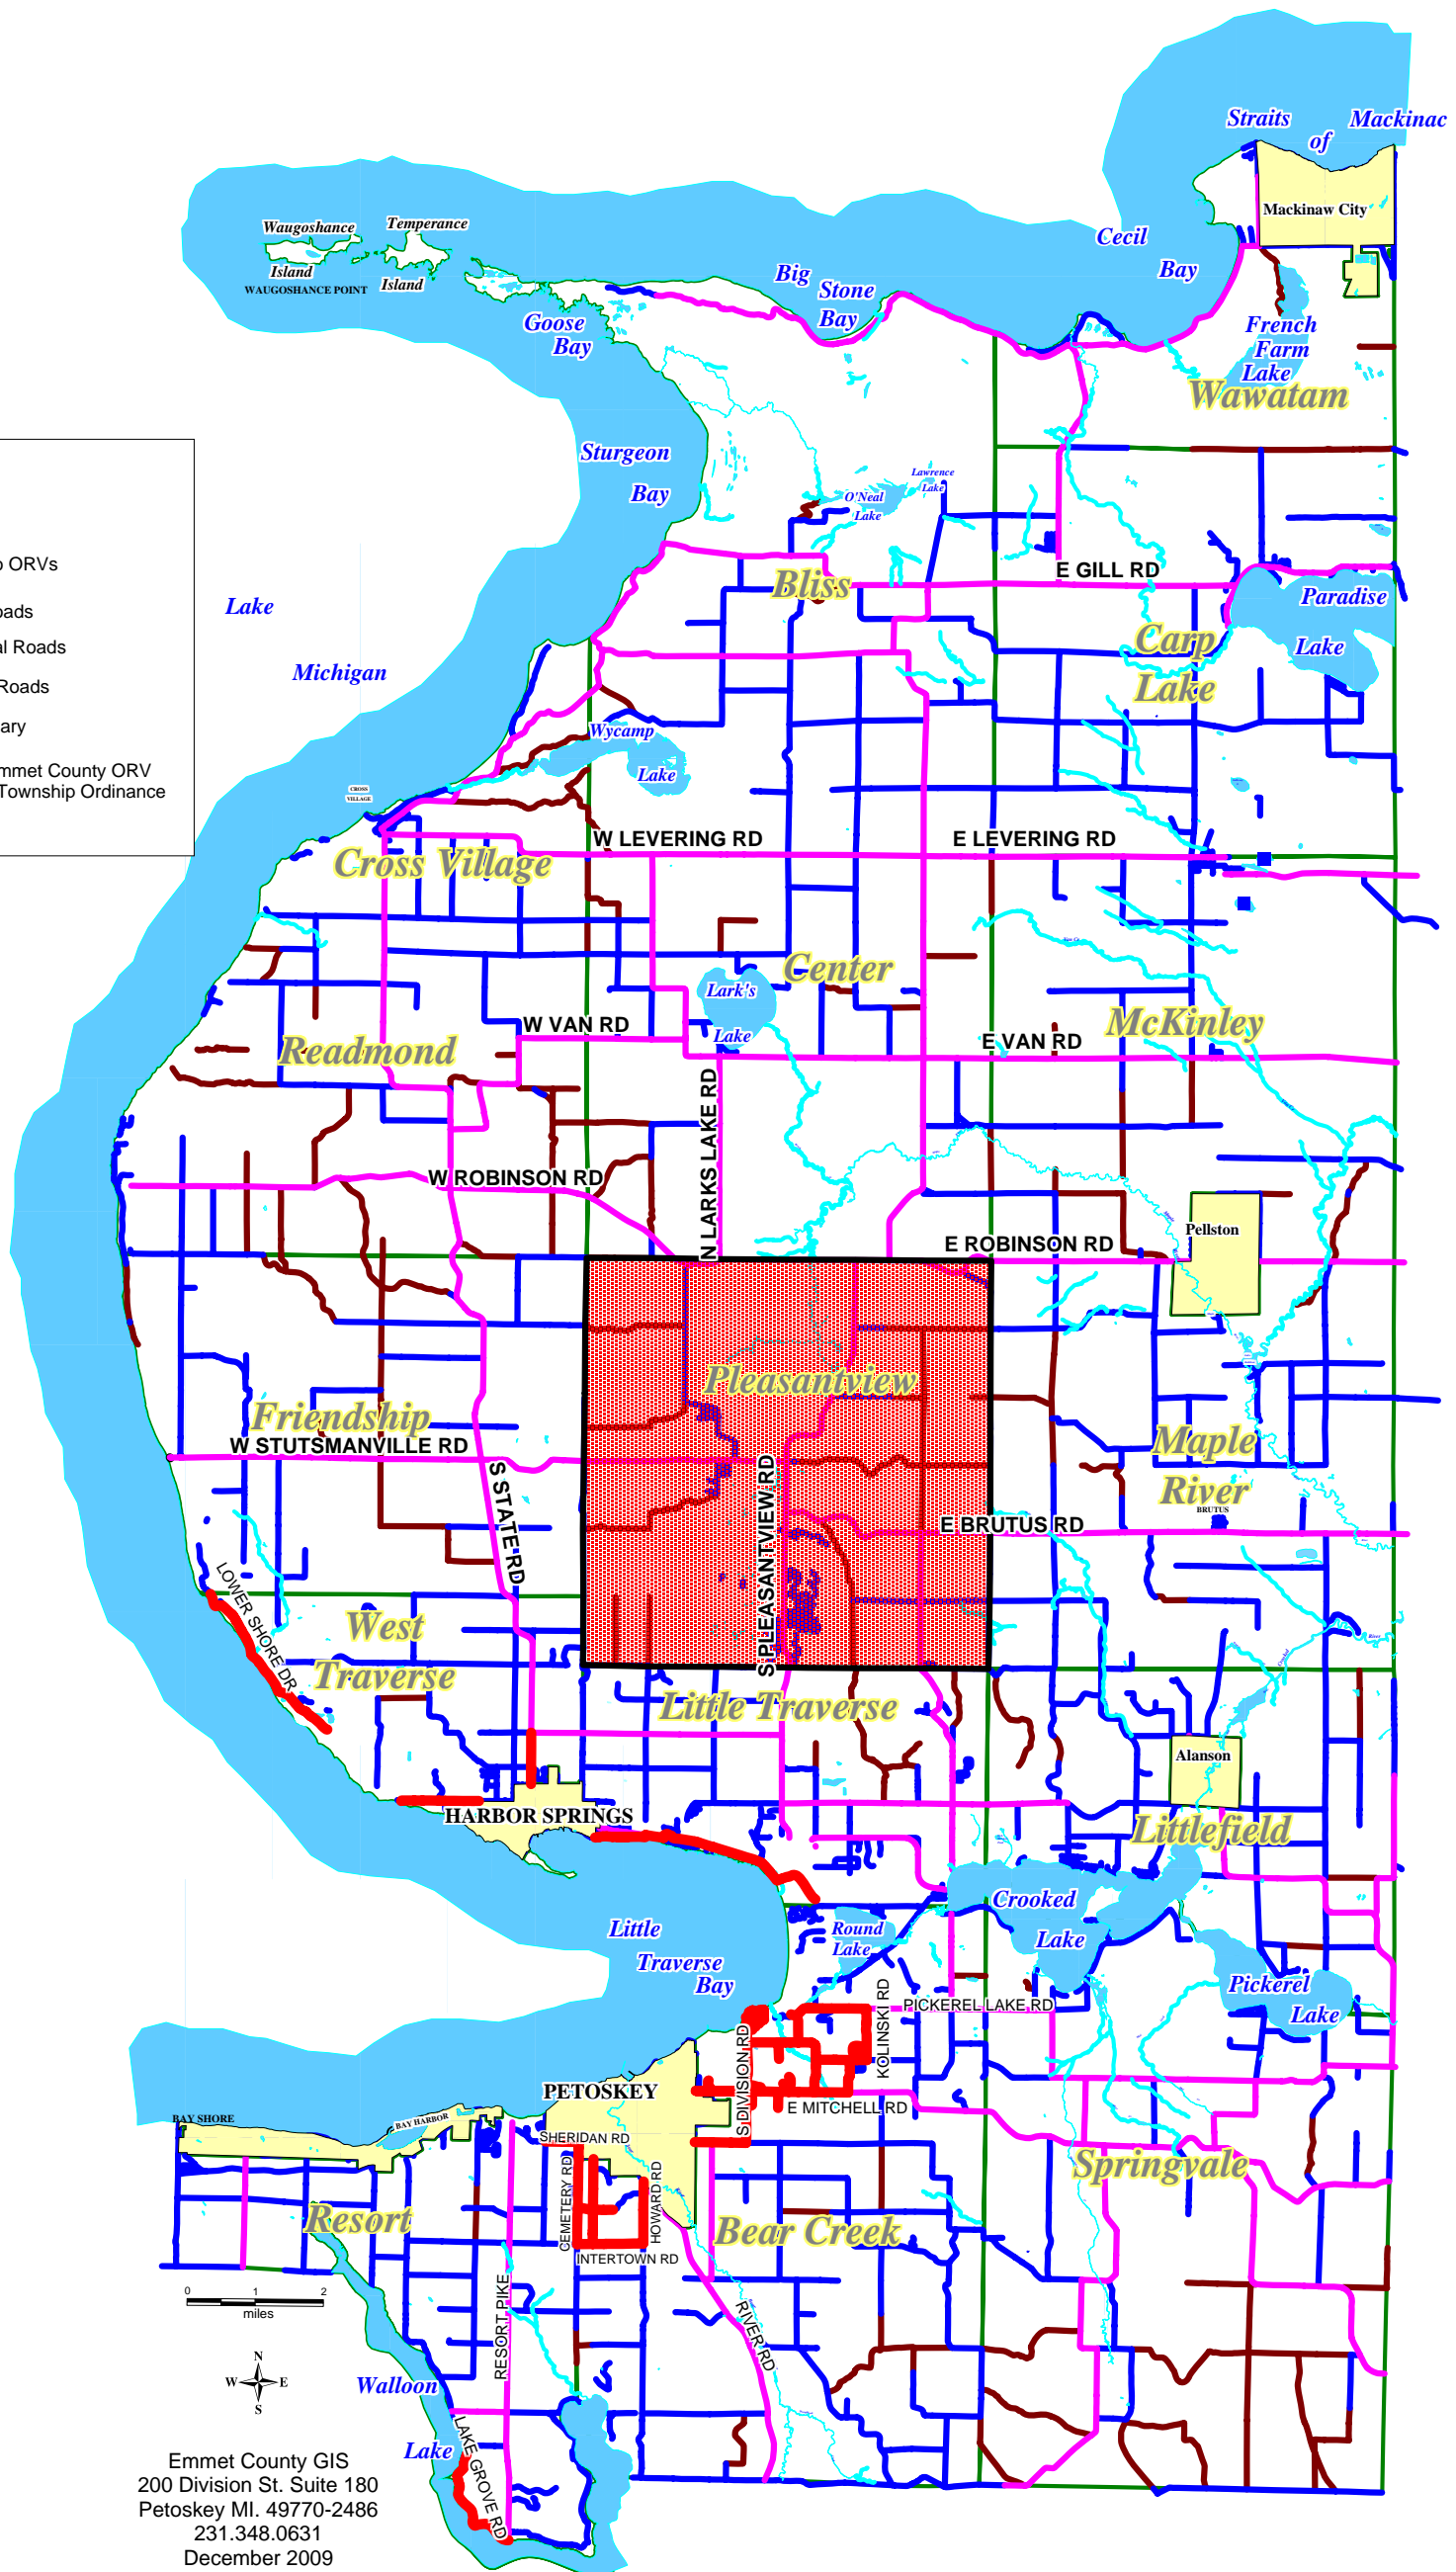

# Emmet County ORV Road Map

## LEGEND

- Roads Closed to ORVs
- County Local Roads
- County Seasonal Roads
- County Primary Roads
- Township Boundary
- Not Subject to Emmet County ORV Ordinance. See Township Ordinance

Emmet County GIS  
 200 Division St. Suite 180  
 Petoskey MI. 49770-2486  
 231.348.0631  
 December 2009